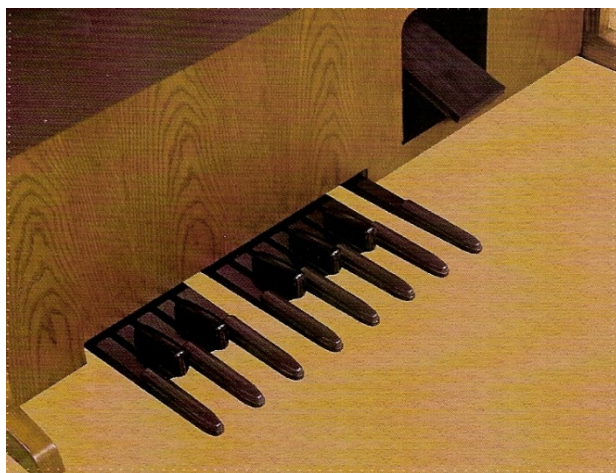

American Organ Sales, Inc.

The Sound Choice for New Hammond Organs

Hammond Chapel Organ 920

- Reverb
  - Continuously Variable
  - Digital, 10 programs
- Pedal Sustain
  - 5 lengths
  - Button: Pedal Sustain On
- Tuning
  - 430 – 450 1 Hz. Steps
- Transpose
  - -6 to +6 semitones
- Coupler (Buttons)
  - Pedal to Great, Great to Pedal
- Combination Presets
  - 9 Banks, 9 Presets
- Controllers
  - Volumes: Master Volume, External Volume, Extra Voice Volume
  - Wheels: Pitch Bend, Modulation
  - Pedal: Expression Pedal w/1 Foot Switch
- Sequencer
  - SMF compatible Sequence Recorder w/Simple Rhythm Player
- Storage
  - Compact Card Slot
- Display
  - 20-Characters, 2-lines, 9 control buttons
- MIDI
  - Templates: 3 Templates
  - External Zones: 1 Zone per Keyboard
- Connections
  - MIDI: In (Keyboard), In (Multi), Out
  - Audio: Line In, L, R, Line Out, L, R, Headphones
  - Leslie: 11 pin, 1 to 3 channels available
- Sound System
  - Amplification: 2 – 50 watt RMS amplifiers
  - Speakers: 8" & 6" full range, 12" woofer
- Dimensions
  - 37 ¾" (H), 46 ¼" (W), 26" (D)
- Weight
  - 205 lbs

American Organ Sales, Inc.

P.O. Box 2186 (708) 267-0234 phone
Orland Park, IL 60462 (708) 349-7026 fax
email: franksheehan@newhammondorgans.com